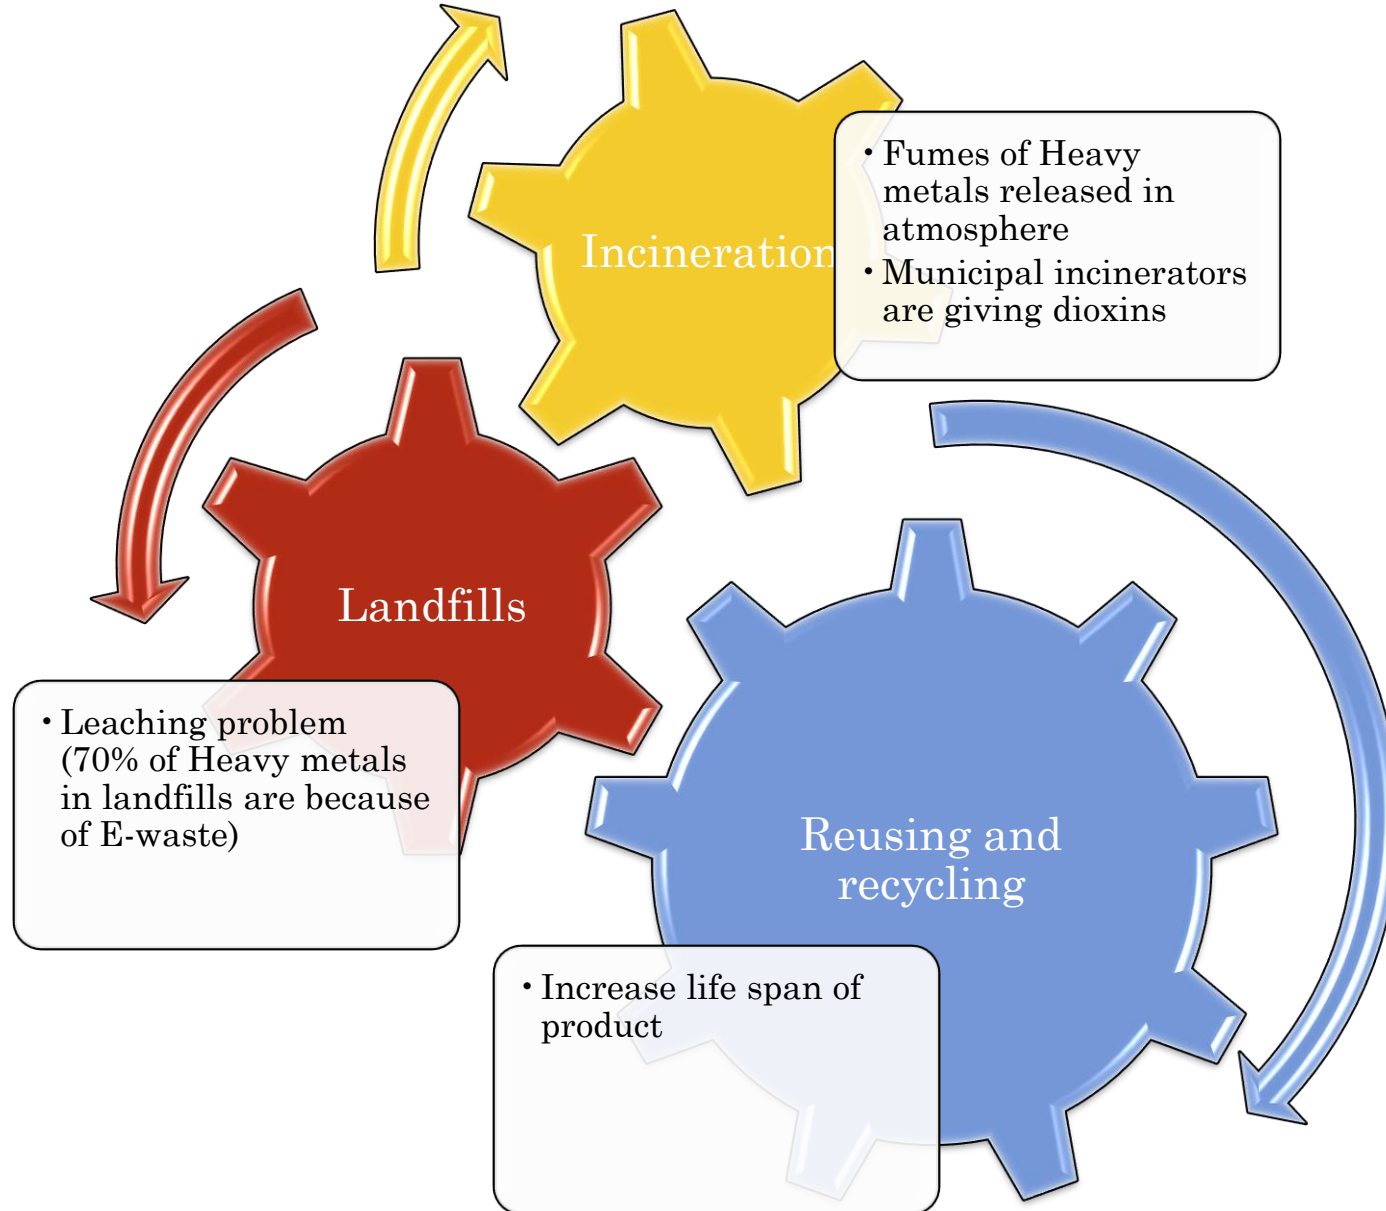

WAYS OF TREATING E-WASTE