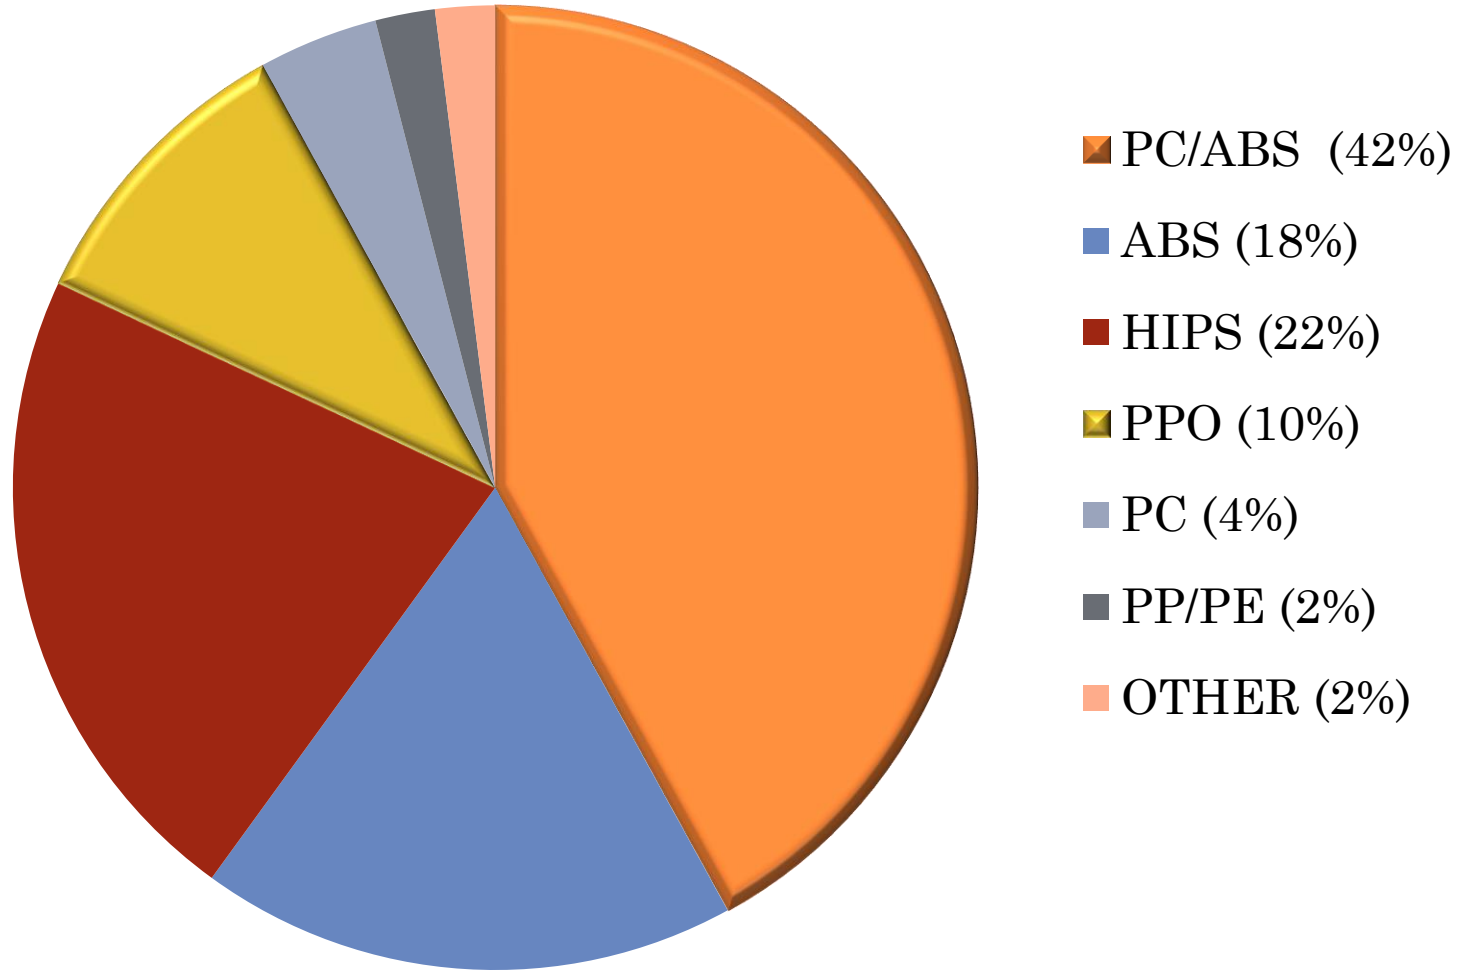

VARIOUS PLASTICS USED IN EEE