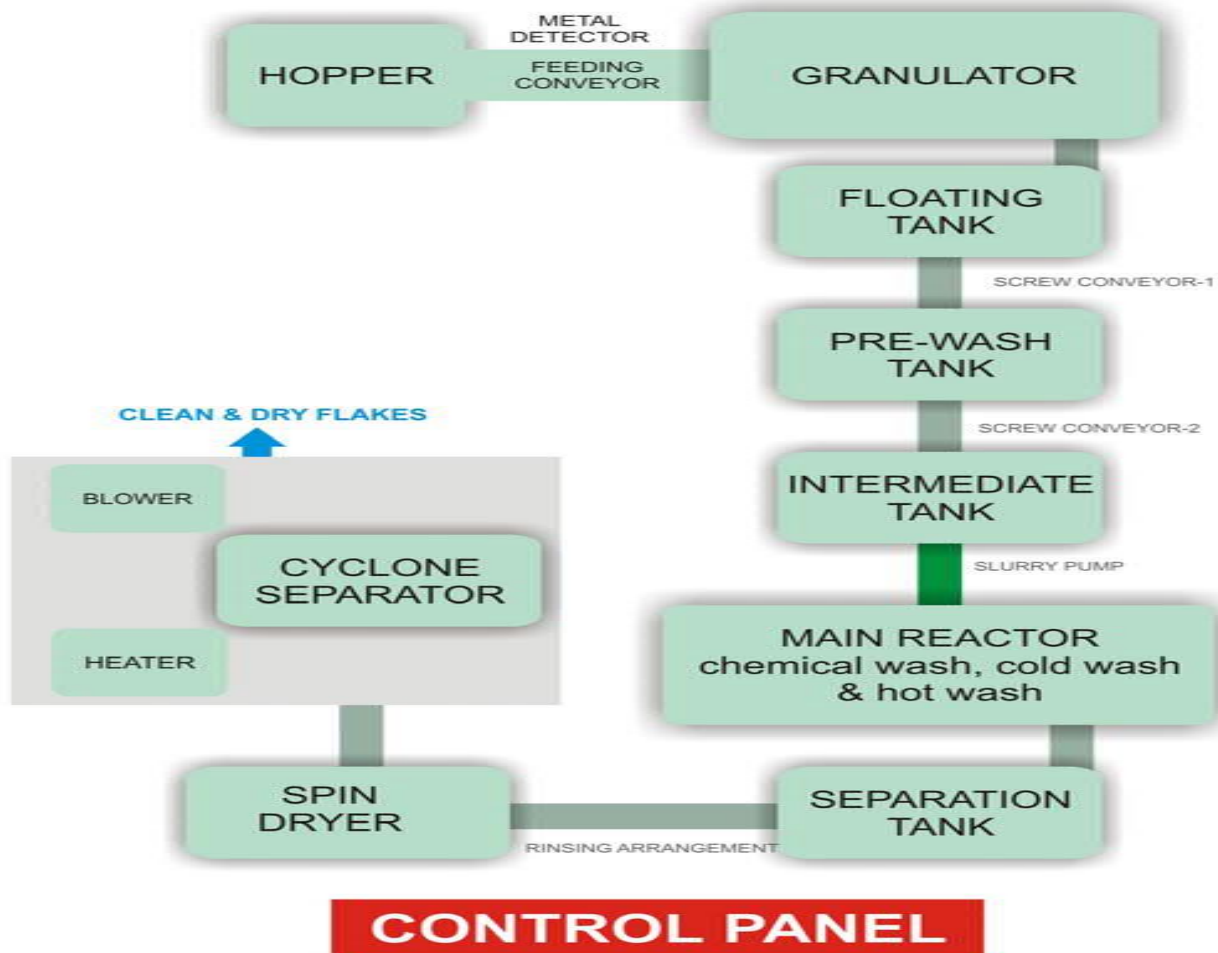

VARIOUS PLASTICS USED IN EEE

WAYS OF TREATING E-WASTE

POLYCARBONATE RECYCLING FROM CD / DVDs

PROCESS LAYOUT

FLOW CHART - WASHING OF CD & DVD

EQUIPMENT DETAILS

- MATERIAL HOPPER
- BELT CONVEYOR
- WET GRINDING MACHINE
- FLOATING TANK
- SCREW CONVEYOR
- Pre-Wash
- Intermediate Tank
- CHEMICAL WASH REACTOR
- SCREW CONVEYOR
- Separation Tank
- RINSING SYSTEM
- SPIN Drying SYSTEM
- DRYER
- AIR BLOWER / CYCLONE SEPARATOR
- Electrical CONTROL PANEL