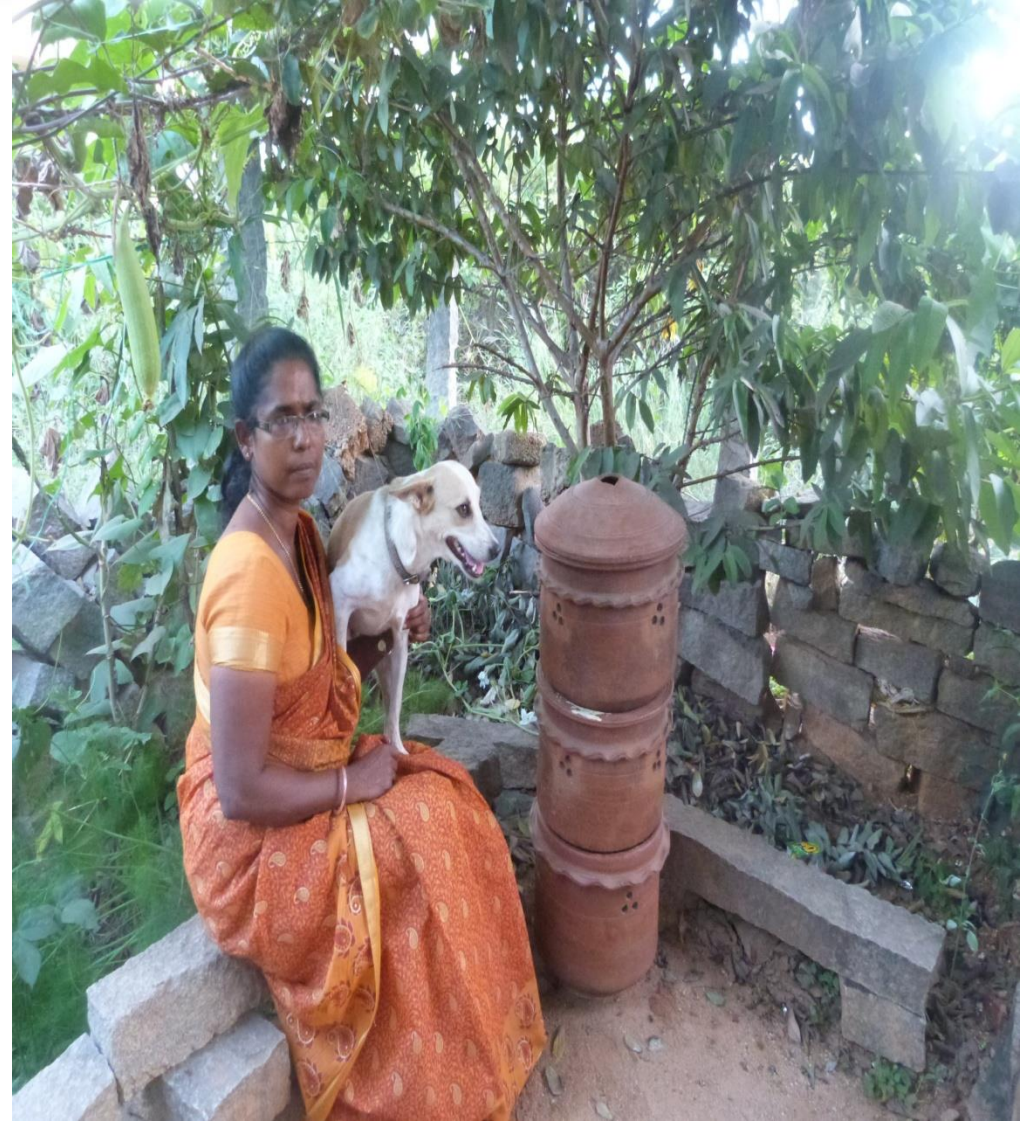

# Green Lifestyle

Allirani V.P

K.K English High School

Adowa House

# *Sapindus laurifolia*

Mother nature is “MINE”

As nature loving citizens can't  
we not adopt green  
lifestyles????

The background features a vibrant green color with soft, flowing, wavy patterns that create a sense of movement and depth. The waves are more pronounced at the top and fade towards the bottom.